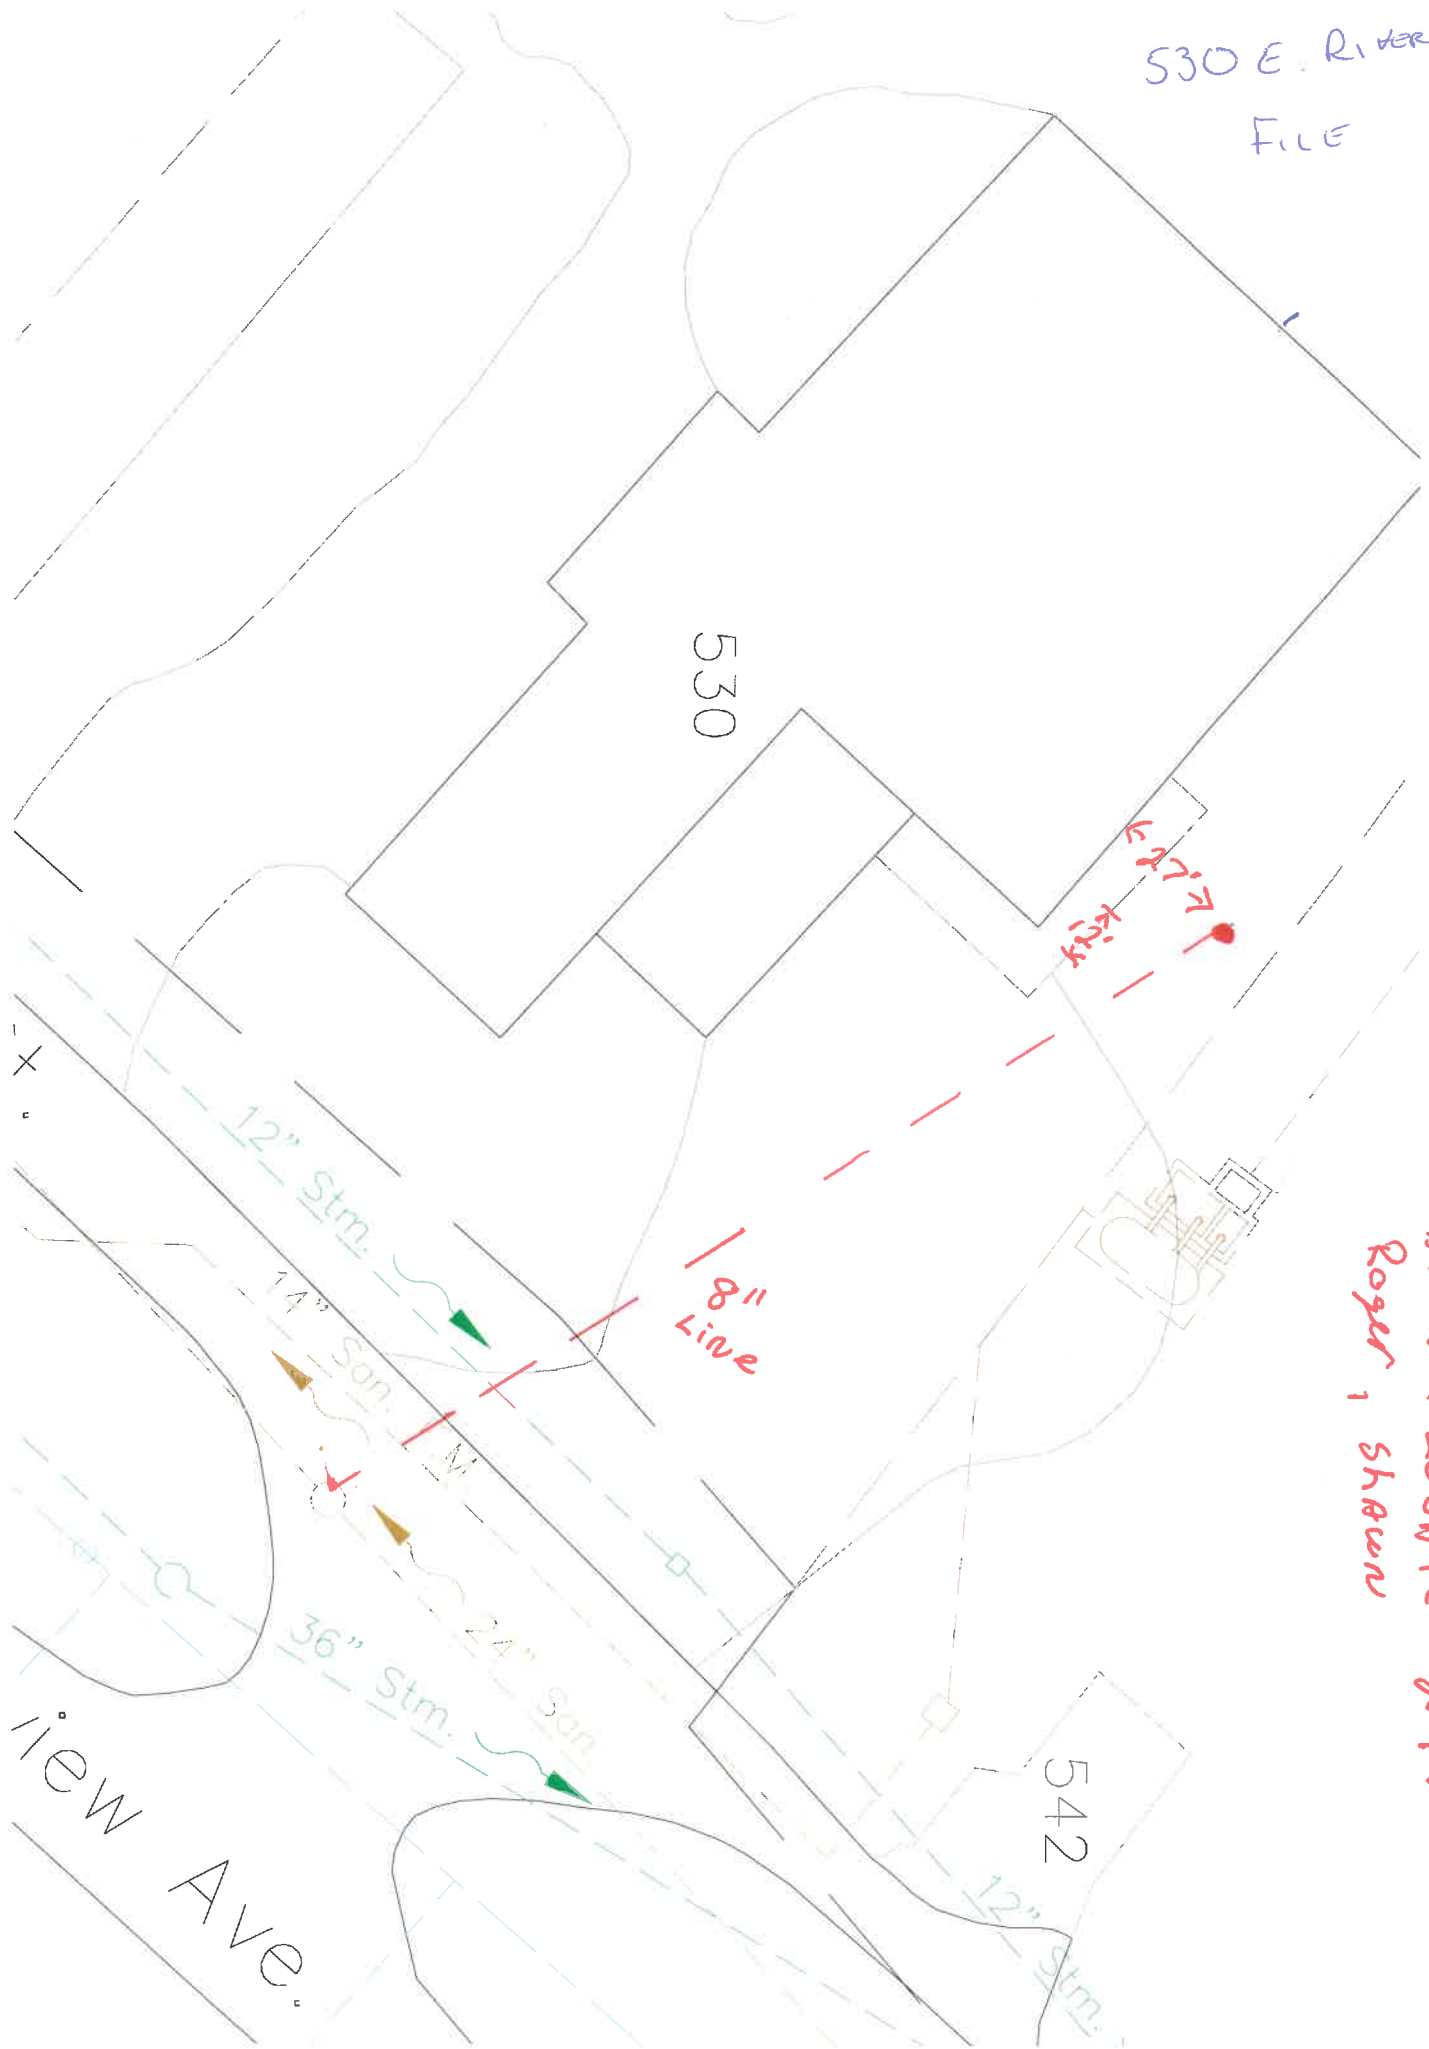

530 E. RIVERVIEW
FILE

CAMERA + LOCATE
ROYER, SHAWN
2-19-16